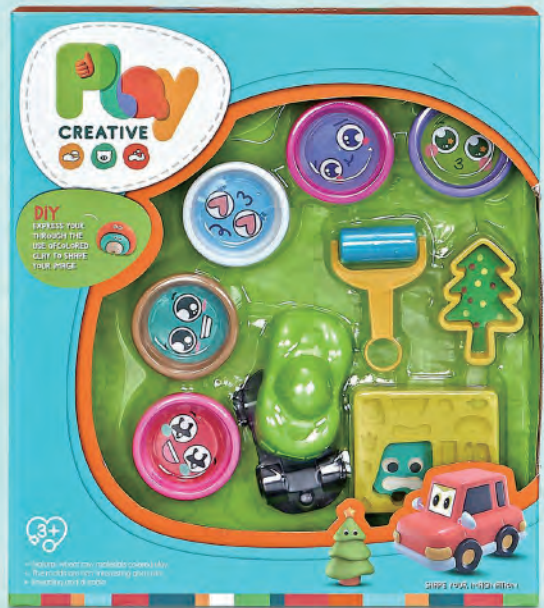

DIY
EXPRESS YOUR
THROUGH THE
USE OF COLORED
CLAY TO SHAPE
YOUR IMAGE

- Natural wheat raw materials colored clay
- The molds are rich, interesting and cute
- kneading and durable

COLOR CLAY SET

4.8CM

28.5CM

24.8CM

ITEM NO:5838-141
GW/NW:24.6/22.6(KG)

CARTON SIZE:76X29X92(CM)
COLOR BOX SIZE:24.8X28.5X4.8(CM)

BOX/CTN:60 (ONLY)