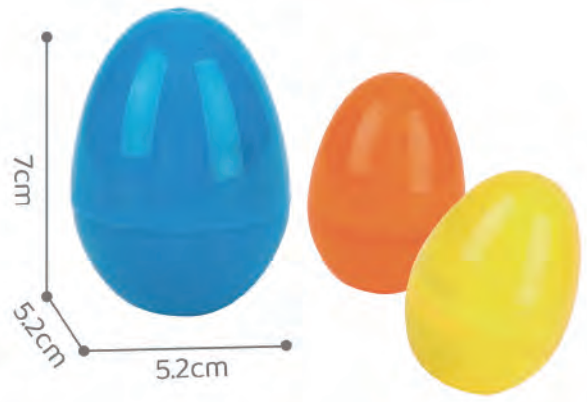

ITEM NO:	5838-254
PACKAGE SIZE:	28X11X32CM
QTY:	24PCS
G.W/N.W:	22/17.9KG
CARTON SIZE:	74.5X34.5X118CM