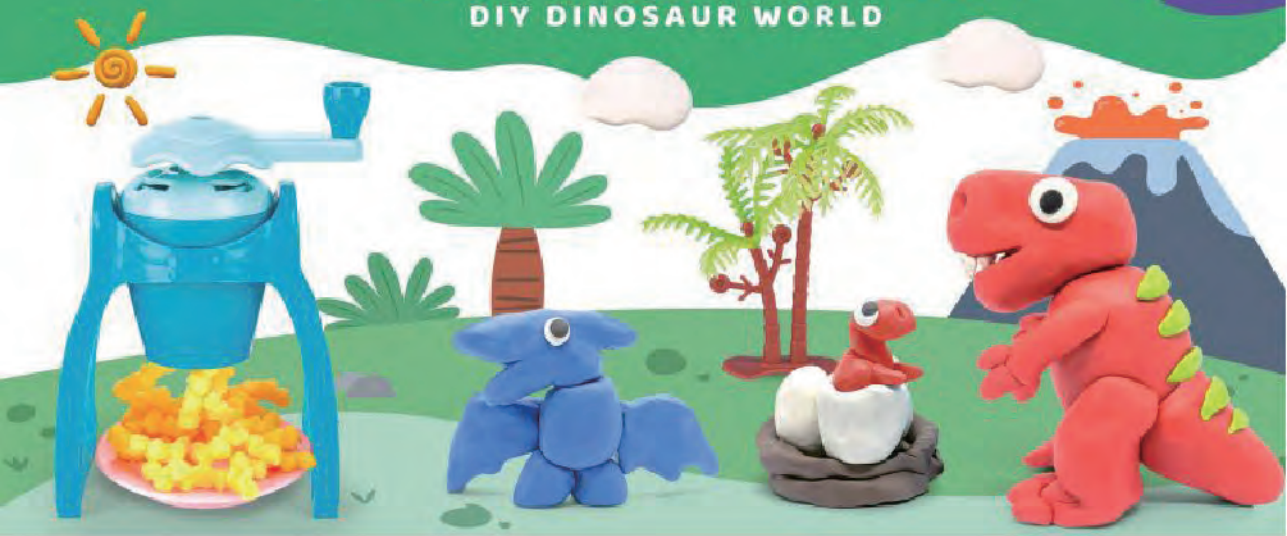

PLAY DOUGH SET

DIY DINOSAUR WORLD